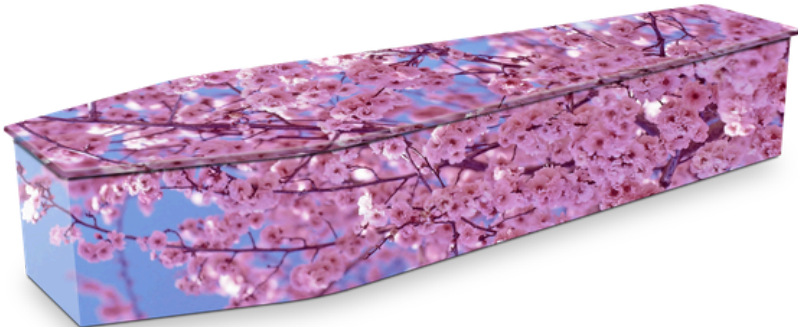

PINK BLOSSOM